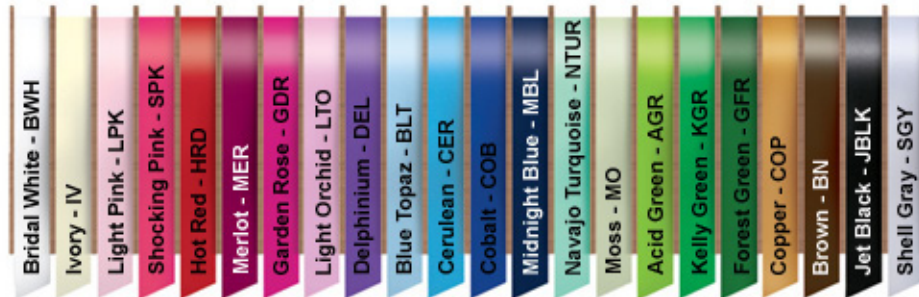

# Ribbon Information Sheet

## Bridal Satin Ribbon

- Available in 3/8" and 5/8"
- Sold by the foot or by the roll

## Dyna Satin Ribbon

- Available in 3/8", 5/8" and limited colors in 7/8"
- Sold by the foot or by the roll

**\*\*7/8" Ribbon is available in White, Warm White, Red, Wine, Chocolate and Black ONLY\*\***