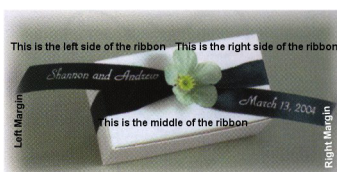

Stuffed Chocolate, Ltd.

866.2-2.-612